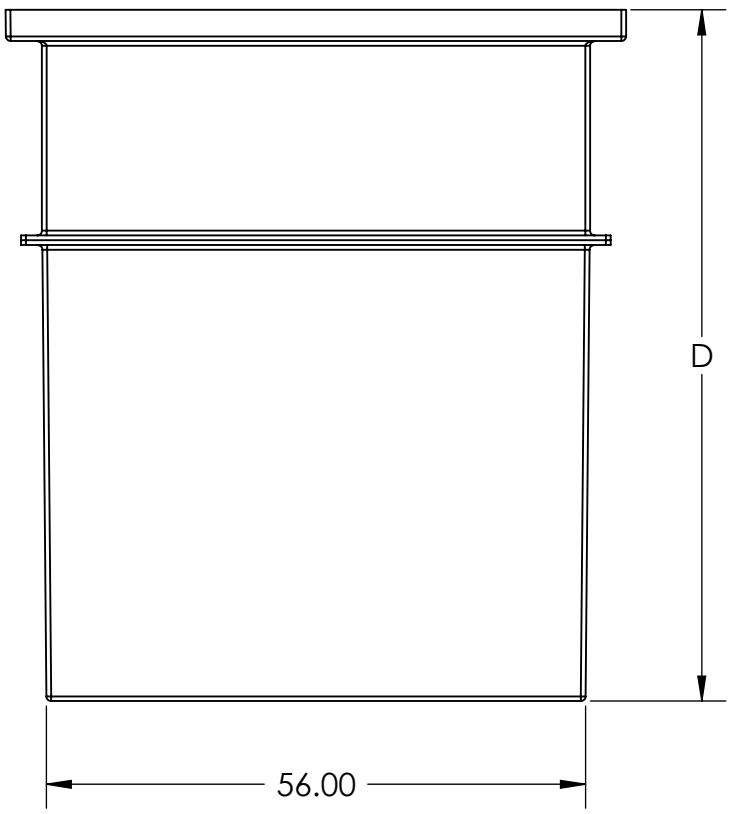

STANDARD PITS	D
44X56-48D	48.00
44X56-60D	60.00
44X56-72D	72.00
44X56-84D	84.00
44X56-96D	96.00
44X56-108D	108.00
44X56-120D	120.00
CUSTOM DESIGNS AVAILABLE. CALL FOR DETAILS	

TOP VIEW

FRONT VIEW

SIDE VIEW

ISOMETRIC VIEW

APPROVALS	DATE
DRAWN DLL	11-26-07
CHECKED CDM	11-26-07
APPROVED CDM	11-26-07
SHEET 1 OF 1	
SCALE: 1:20	SIZE: B

**USS, INC.**  
 PHONE: (260) 693-1172 FAX: (260) 693-1178  
 WEB SITE: WWW.USSPECIALISTS.COM