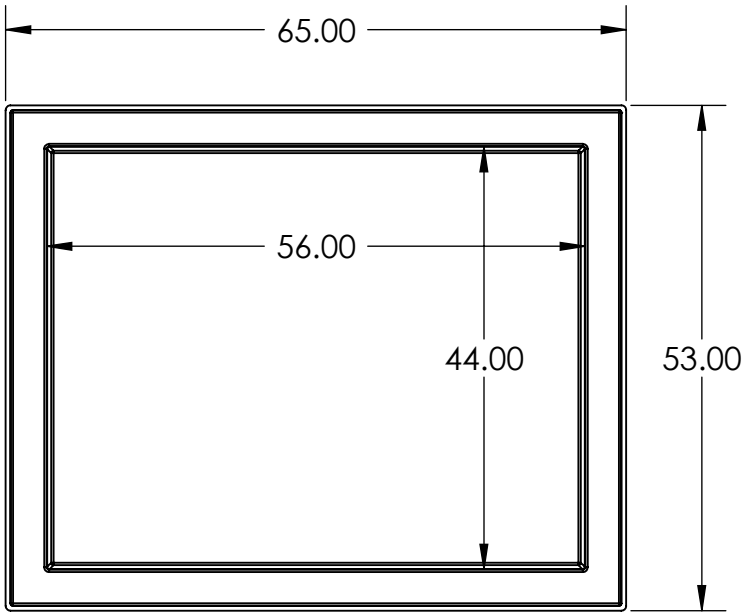

STANDARD PITS	D
44X56-48D	48.00
44X56-60D	60.00
44X56-72D	72.00
44X56-84D	84.00
44X56-96D	96.00
44X56-108D	108.00
44X56-120D	120.00
CUSTOM DESIGNS AVAILABLE. CALL FOR DETAILS	

TOP VIEW

FRONT VIEW

SIDE VIEW

ISOMETRIC VIEW

APPROVALS	DATE
DRAWN DLL	11-26-07
CHECKED CDM	11-26-07
APPROVED CDM	11-26-07
SHEET 1 OF 1	
SCALE: 1:20	SIZE: B

**USS, INC.**  
 PHONE: (260) 693-1172 FAX: (260) 693-1178  
 WEB SITE: WWW.USSPECIALISTS.COM

**44X56**

**3 VIEW WITH ISO**

THE INFORMATION ON THIS DRAWING IS PROPRIETARY AND IS NOT TO BE REVEALED TO THIRD PARTIES WITHOUT WRITTEN CONSENT OF A CORPORATE OFFICER OF USS, INC.