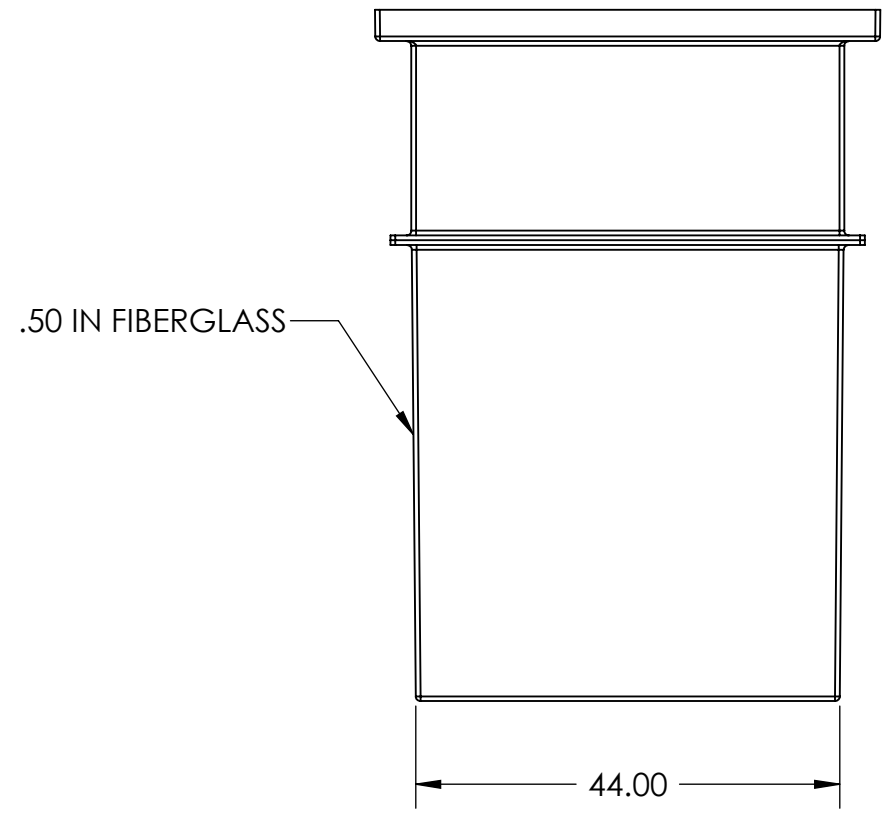

STANDARD PITS	D
44X56-48D	48.00
44X56-60D	60.00
44X56-72D	72.00
44X56-84D	84.00
44X56-96D	96.00
44X56-108D	108.00
44X56-120D	120.00
CUSTOM DESIGNS AVAILABLE. CALL FOR DETAILS	

TOP VIEW

FRONT VIEW

SIDE VIEW

ISOMETRIC VIEW

APPROVALS	DATE
DRAWN DLL	11-26-07
CHECKED CDM	11-26-07
APPROVED CDM	11-26-07
SHEET 1 OF 1	
SCALE: 1:20	SIZE: B

**USS, INC.**  
 PHONE: (260) 693-1172 FAX: (260) 693-1178  
 WEB SITE: WWW.USSPECIALISTS.COM