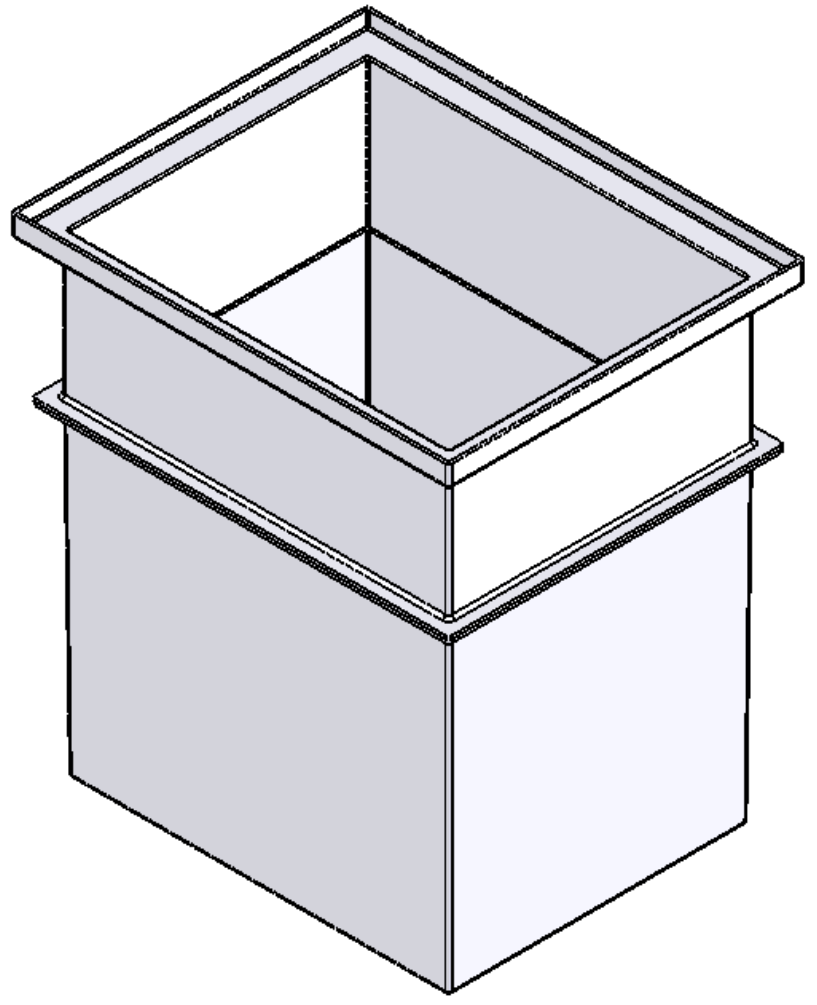

STANDARD PITS	D
44X56-48D	48.00
44X56-60D	60.00
44X56-72D	72.00
44X56-84D	84.00
44X56-96D	96.00
44X56-108D	108.00
44X56-120D	120.00
CUSTOM DESIGNS AVAILABLE. CALL FOR DETAILS	

TOP VIEW

FRONT VIEW

SIDE VIEW

ISOMETRIC VIEW

APPROVALS	DATE
DRAWN DLL	11-26-07
CHECKED CDM	11-26-07
APPROVED CDM	11-26-07
SHEET 1 OF 1	
SCALE: 1:20	SIZE: B

**USS, INC.**  
 PHONE: (260) 693-1172 FAX: (260) 693-1178  
 WEB SITE: WWW.USSPECIALISTS.COM